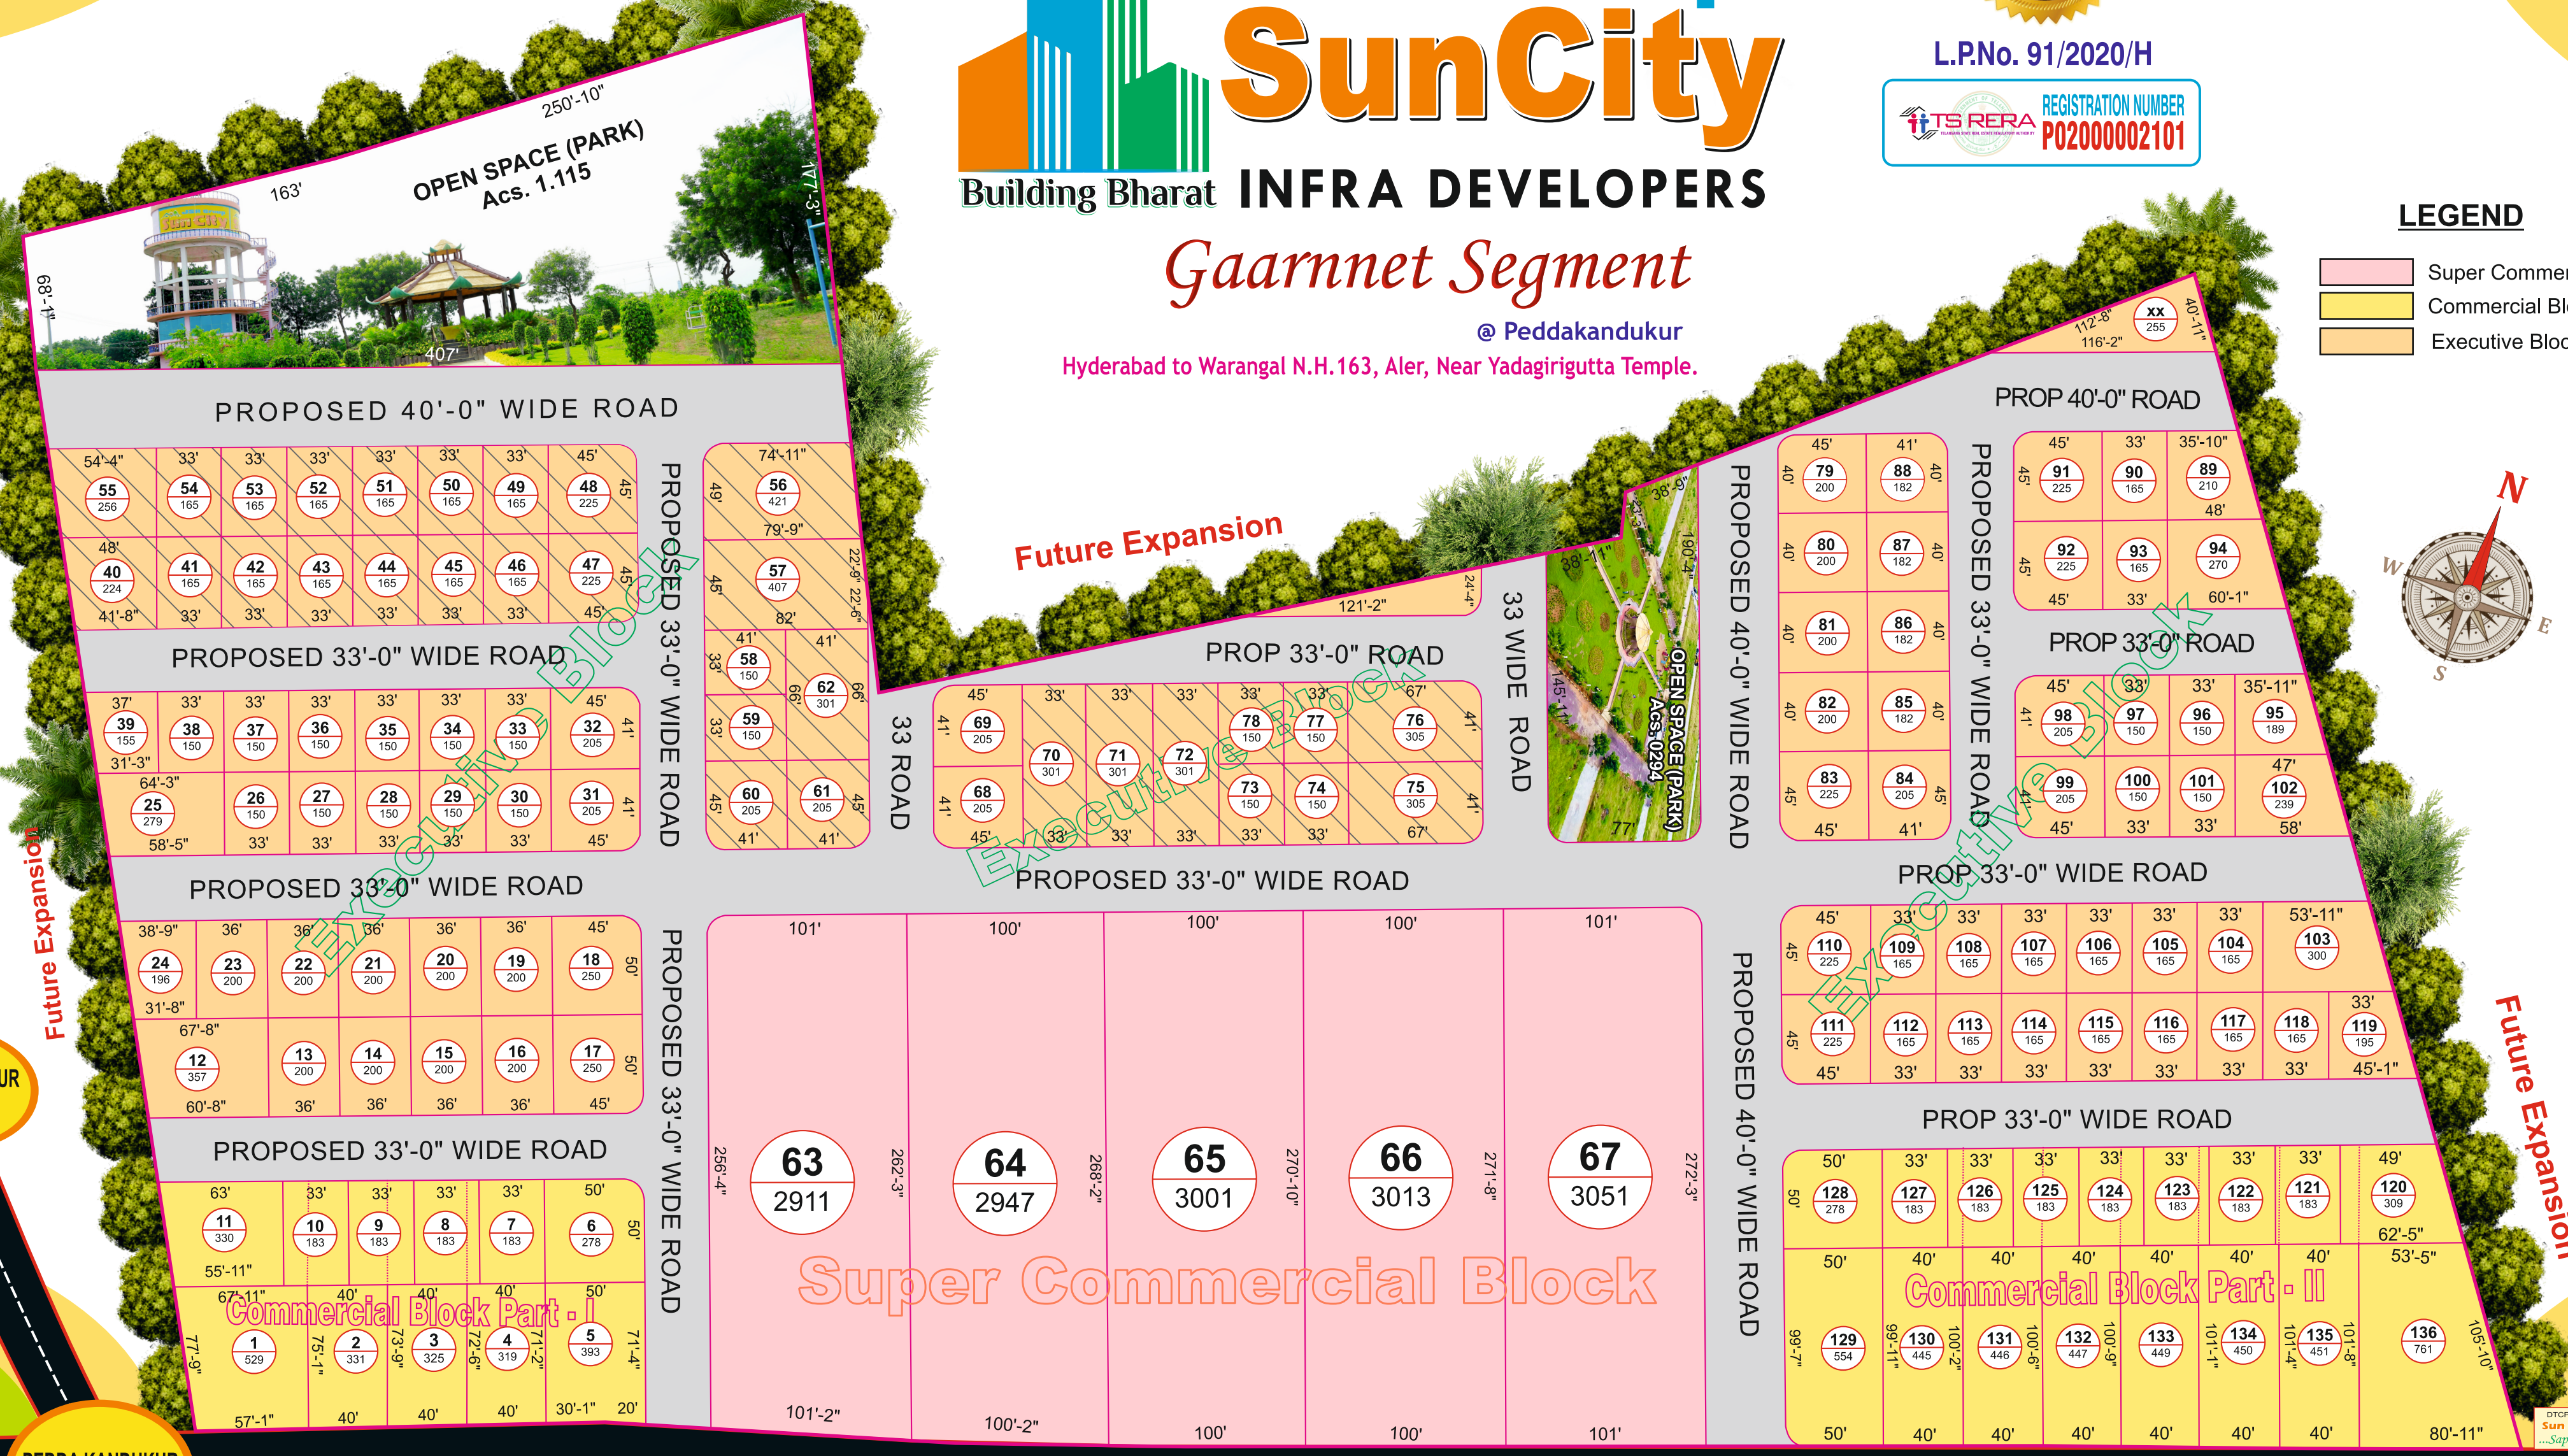

RAJAPET TOWN

KOLANPAKA JUNCTION

JSR Group SunCity

Building Bharat INFRA DEVELOPERS

Gaarnnet Segment

@ Peddakandukur
Hyderabad to Warangal N.H.163, Aler, Near Yadagirigutta Temple.

L.P.No. 91/2020/H

- LEGEND**
- Super Commercial Block
 - Commercial Block
 - Executive Block

ALER JUNCTION

DTCP Layout Sun City Gaarnnet

DTCP FINAL APPROVED Layout Of Residential Plots in Sy. No's : 274/P, 275, 276/P, 277/P & 278/P Of Peddakandukur Village, Yadagirigutta Mandal, Yadadri Bhongiri District, T.S.

Scan to own

Sun City... Emerald

DTCP Layout Sun City Srivaikuntam-1

DTCP Layout Sun City Srivaikuntam

MOTAKONDUR JUNCTION

Sun City... Emerald Expt-1 Sun City... Emerald Expt-11 Sun City... Emerald Expt-111