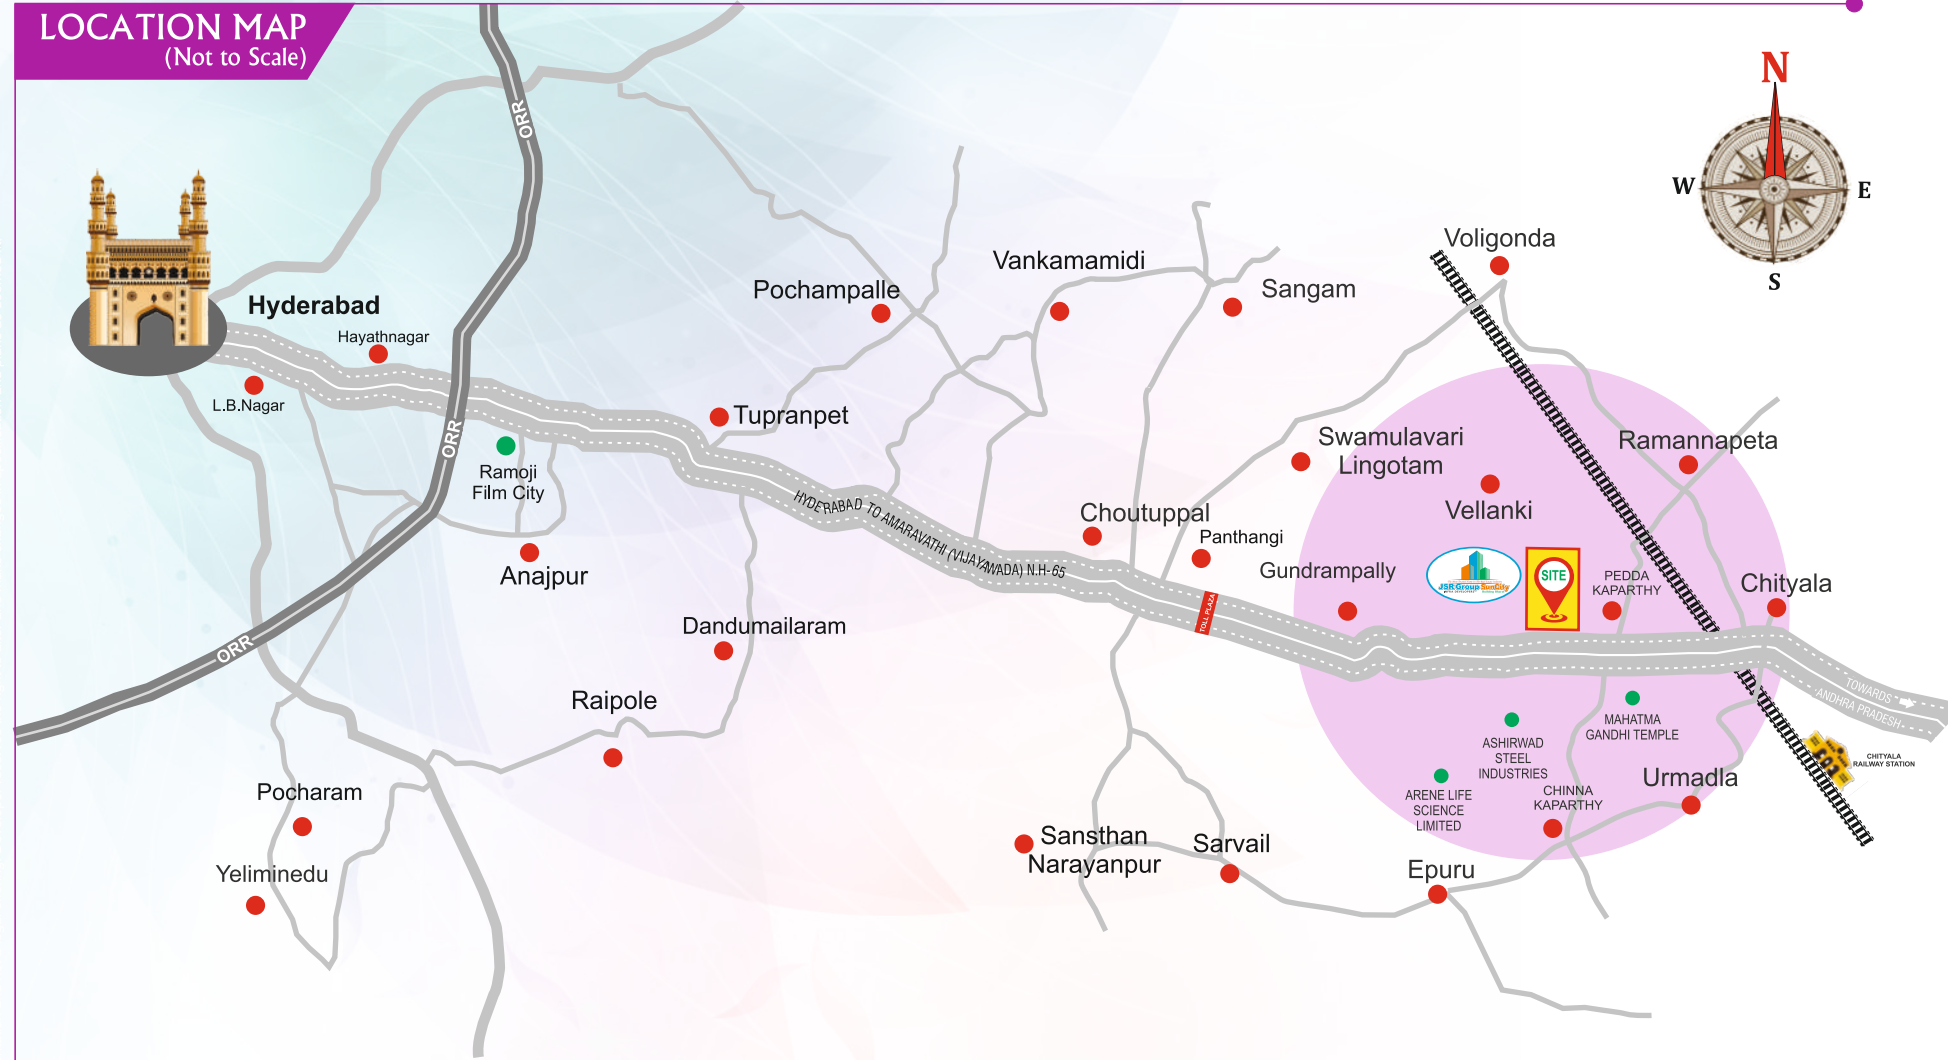

LOCATION MAP
(Not to Scale)

Corporate Office

Vaishnavi Onyx-1, 4th Floor, Main Road, Metro Pillar No. - A1633,
Near Victoria Memorial Metro Station,
Kothapet, Hyderabad - 500 035. T.S. INDIA.

Call: +91-9949099903, Ph: 040-2955 2944, 7416032903

✉ info@jsrgroupsuncity.com 🌐 www.jsrgroupsuncity.com 📺 /jsrgroupsuncity

Scan to own

The Most Trusted Name In The Real Estate Industry
JSR Group SunCity

మీ భవిష్యత్తుకు బంగారు నిధి

OPEN PLOTS | VILLAS | VILLA PLOTS | FLATS | INFRA PROJECTS | FARM LANDS | FOUNDATION

L.P. No. 223/2020/H