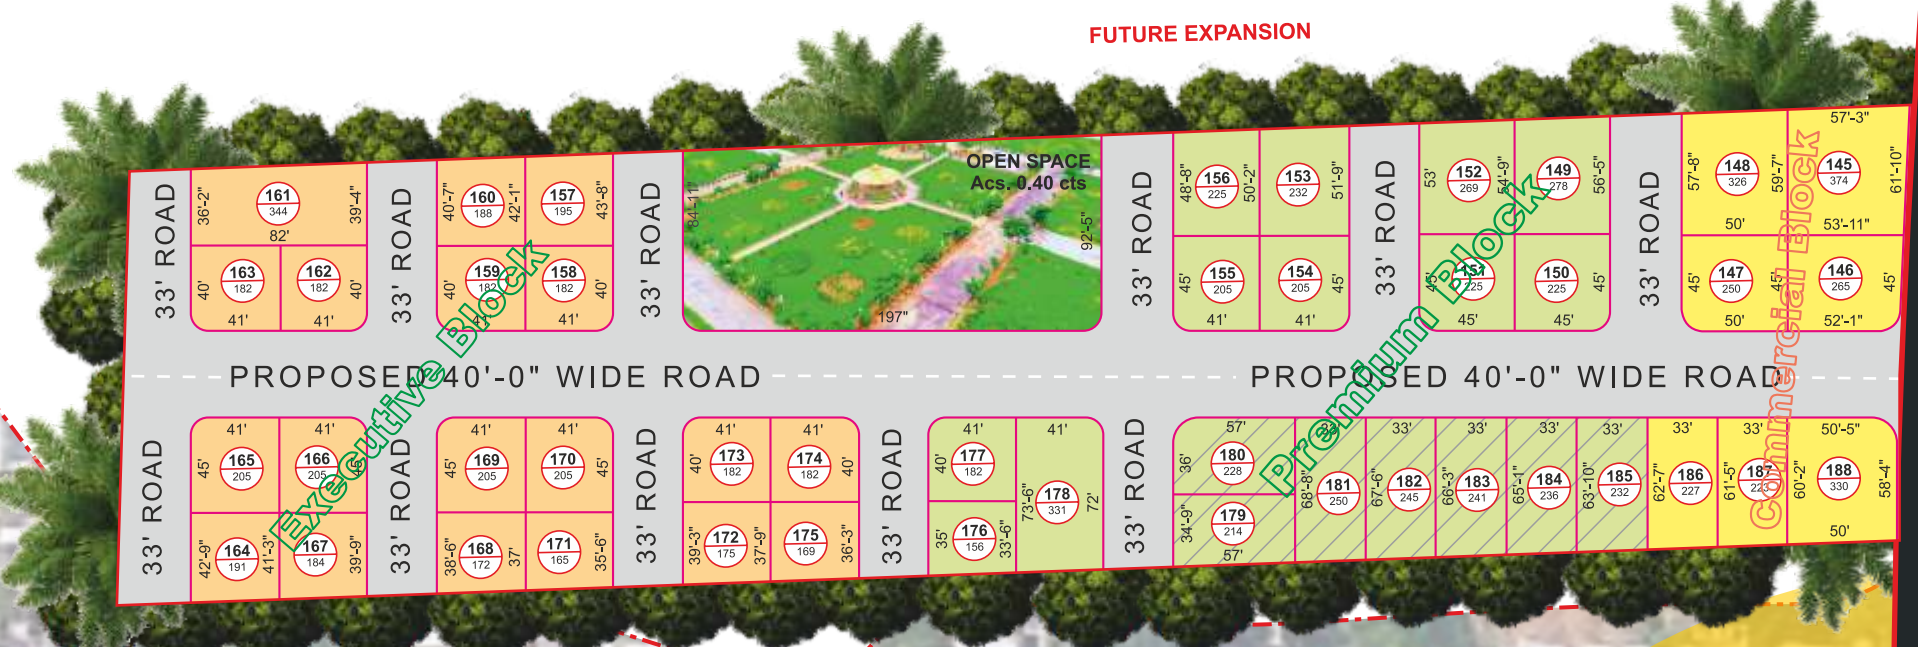

DTCP Layout
Sun City...
...Gaarnet...

DTCP Layout
Sun City...
Capital-II

DTCP LAYOUT
Sun City
Addn...

DTCP Layout
Sun City Gold-II

DTCP Layout
Sun City
...Platinum...

DTCP Layout
Sun City Gold

DTCP Layout
Sun City
...Platinum...
Extensio

DTCP FINAL APPROVED Layout Of Residential Plots
in Sy. No's : 139/A2/1, 139/A2/2, 149AA/2, 139AA & 139A1
Of Dilawarpur Village, Motakondur Mandal,
Yadadri Bhuvanagiri District, T.S.

DTCP Layout
Sun City
...Mars...
Extensio